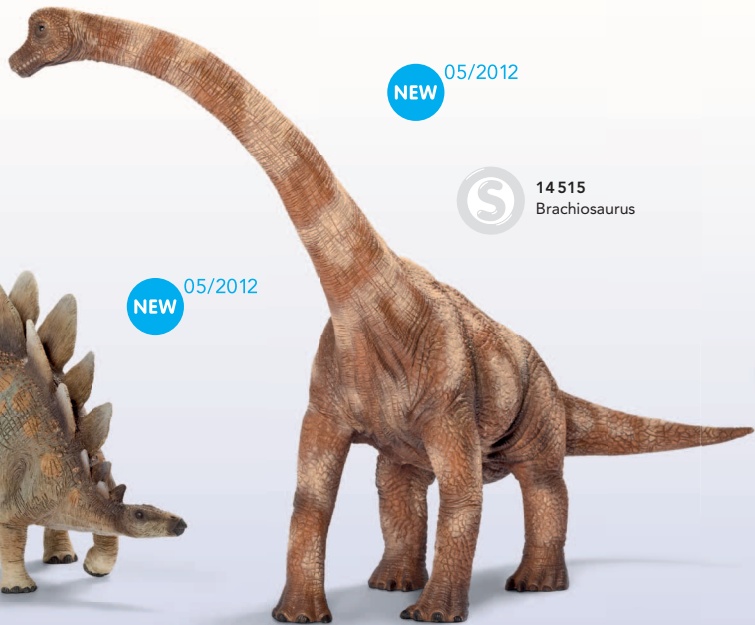

14 519
Saichania

NEW

05/2012

14 524
Velociraptor

124 / 125

Saichania only ate plants.
It used its armoured head and
back and club-like tail to defend
itself against enemies.

Dinosaurs with movable lower jaws